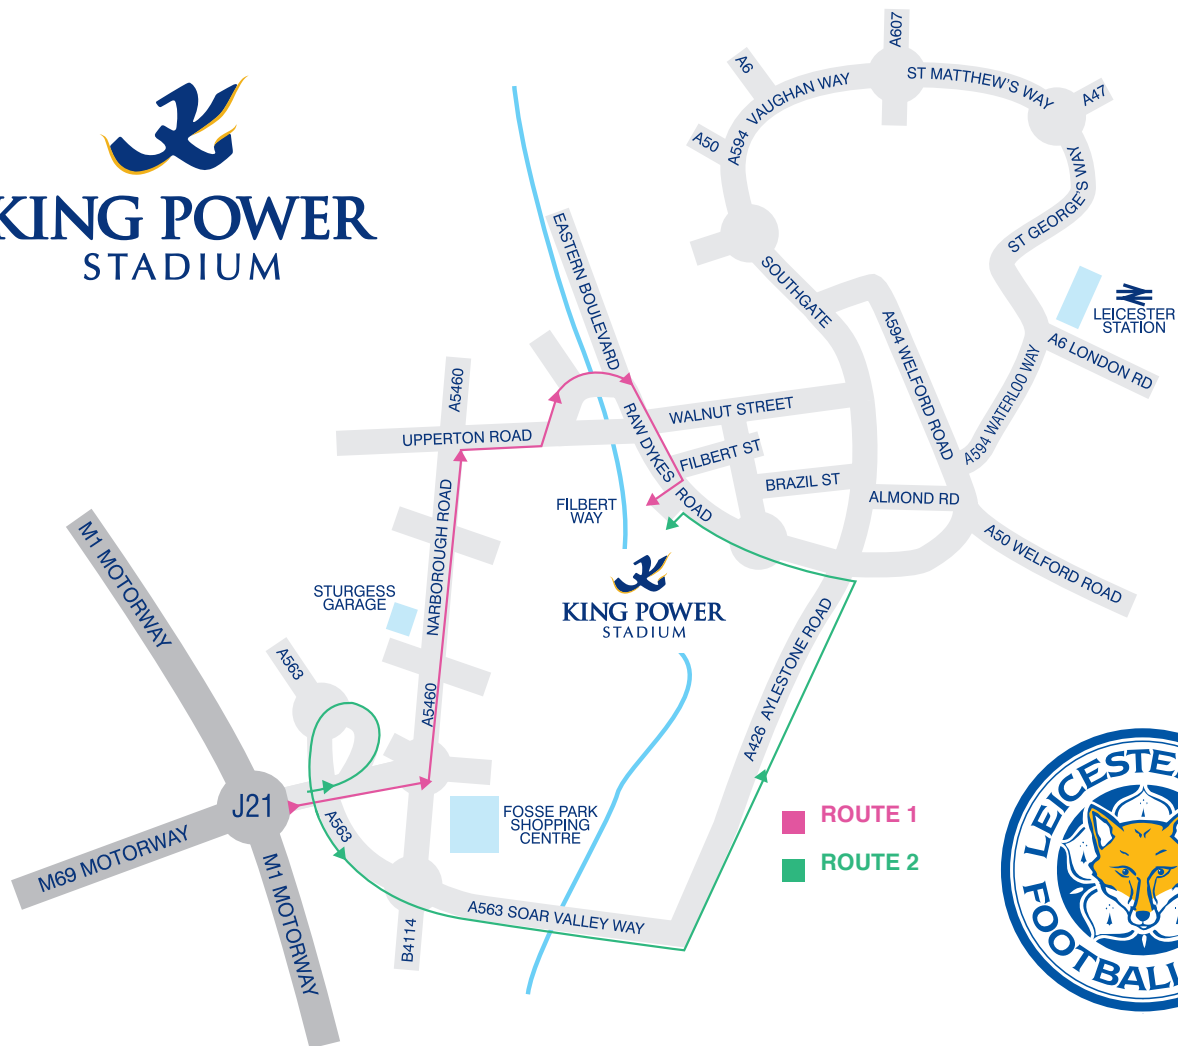

DIRECTIONS TO KING POWER STADIUM

ROUTE 1 FROM THE M1/M69:

Leave the M1 at Junction 21, at the Roundabout take the Exit onto the A5460 Signposted Fosse Park Leicester.

At the Roundabout take the 2nd Exit onto the A5460 Signposted Leicester City Centre, travel along the Narborough Road passing over a large cross roads with the Sturges Jaguar on the left, follow the road for approximately 2 miles, after passing the Petrol garage on the left move into the right hand lane then at the Cross Roads / Traffic Signals turn right onto Upperton Road.

At the Liberty Statue roundabout stay in the right hand lane, take the 5th Exit onto Eastern Boulevard, follow the road leading to Raw Dykes Road and King Power Stadium is located on the right.

ROUTE 2 FROM THE M1/M69:

Leave the M1 at Junction 21, then at the Roundabout take the 3rd Exit onto the A4560 Signposted Fosse Park Leicester.

Branch Left and follow the loop round staying in the left hand lane, at the Roundabout take the exit ahead onto the A563 Signposted Ring Road, Leicester South & East, passing the Everards Brewery on the left.

BY RAIL:

King Power Stadium is situated within a 5 minute taxi ride or 20 minute walk from Leicester Railway Station, London Road LE2 0QB.

BY AIR:

Our position puts us within 35 minutes drive from East Midlands Airport and 45 minutes from Birmingham Airport.